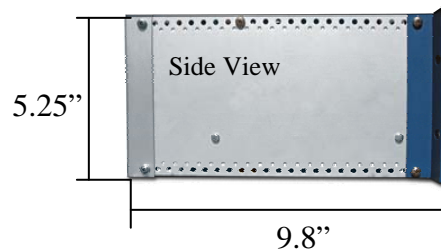

Standard Specifications

- Slide Out Monitor & Keyboard
- Keyboard with Integrated Two Button Touch Pad
- Membrane Key Switches for Longer Life
- 88 Keys Including 12 Function Keys
- 10.4" LCD Flip Up Screen
- 800 x 600 Resolution, 262K Color
- 180:1 Contrast Ratio
- Input Voltage: 86-250Vac (50/60Hz) or 86-350VDC
- Power Consumption 15 W
- Temperature Range 5 to 55 C
- Humidity Up to 90% Operating
- Power On/Off Button
- Enter, Down, Up, and Menu Buttons
- Short 9.8" Chassis Depth
- Rear Power, VGA, and USB Connectors
- Dimensions: 19"W x 5.25"H x 9.8" D (Rack mount)
- Price: \$1499 USD

Views

USB

VGA