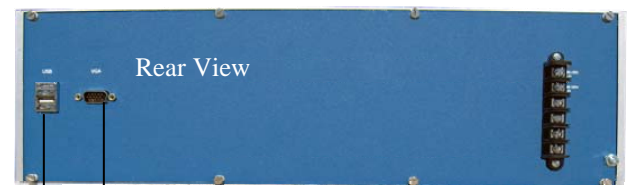

Standard Specifications

- Slide Out Monitor & Keyboard
- Keyboard with Integrated Two Button Touch Pad
- Membrane Key Switches for Longer Life
- 88 Keys Including 12 Function Keys
- 10.4" LCD Flip Up Screen
- 800 x 600 Resolution, 262K Color
- 180:1 Contrast Ratio
- Input Voltage: 86-250Vac (50/60Hz) or 86-350VDC
- Power Consumption 15 W
- Temperature Range 5 to 55 C
- Humidity Up to 90% Operating
- Power On/Off Button
- Enter, Down, Up, and Menu Buttons
- Short 9.8" Chassis Depth
- Rear Power, VGA, and USB Connectors
- Dimensions: 19"W x 5.25"H x 9.8" D (Rack mount)
- Price: \$1499 USD

Views

USB

VGA